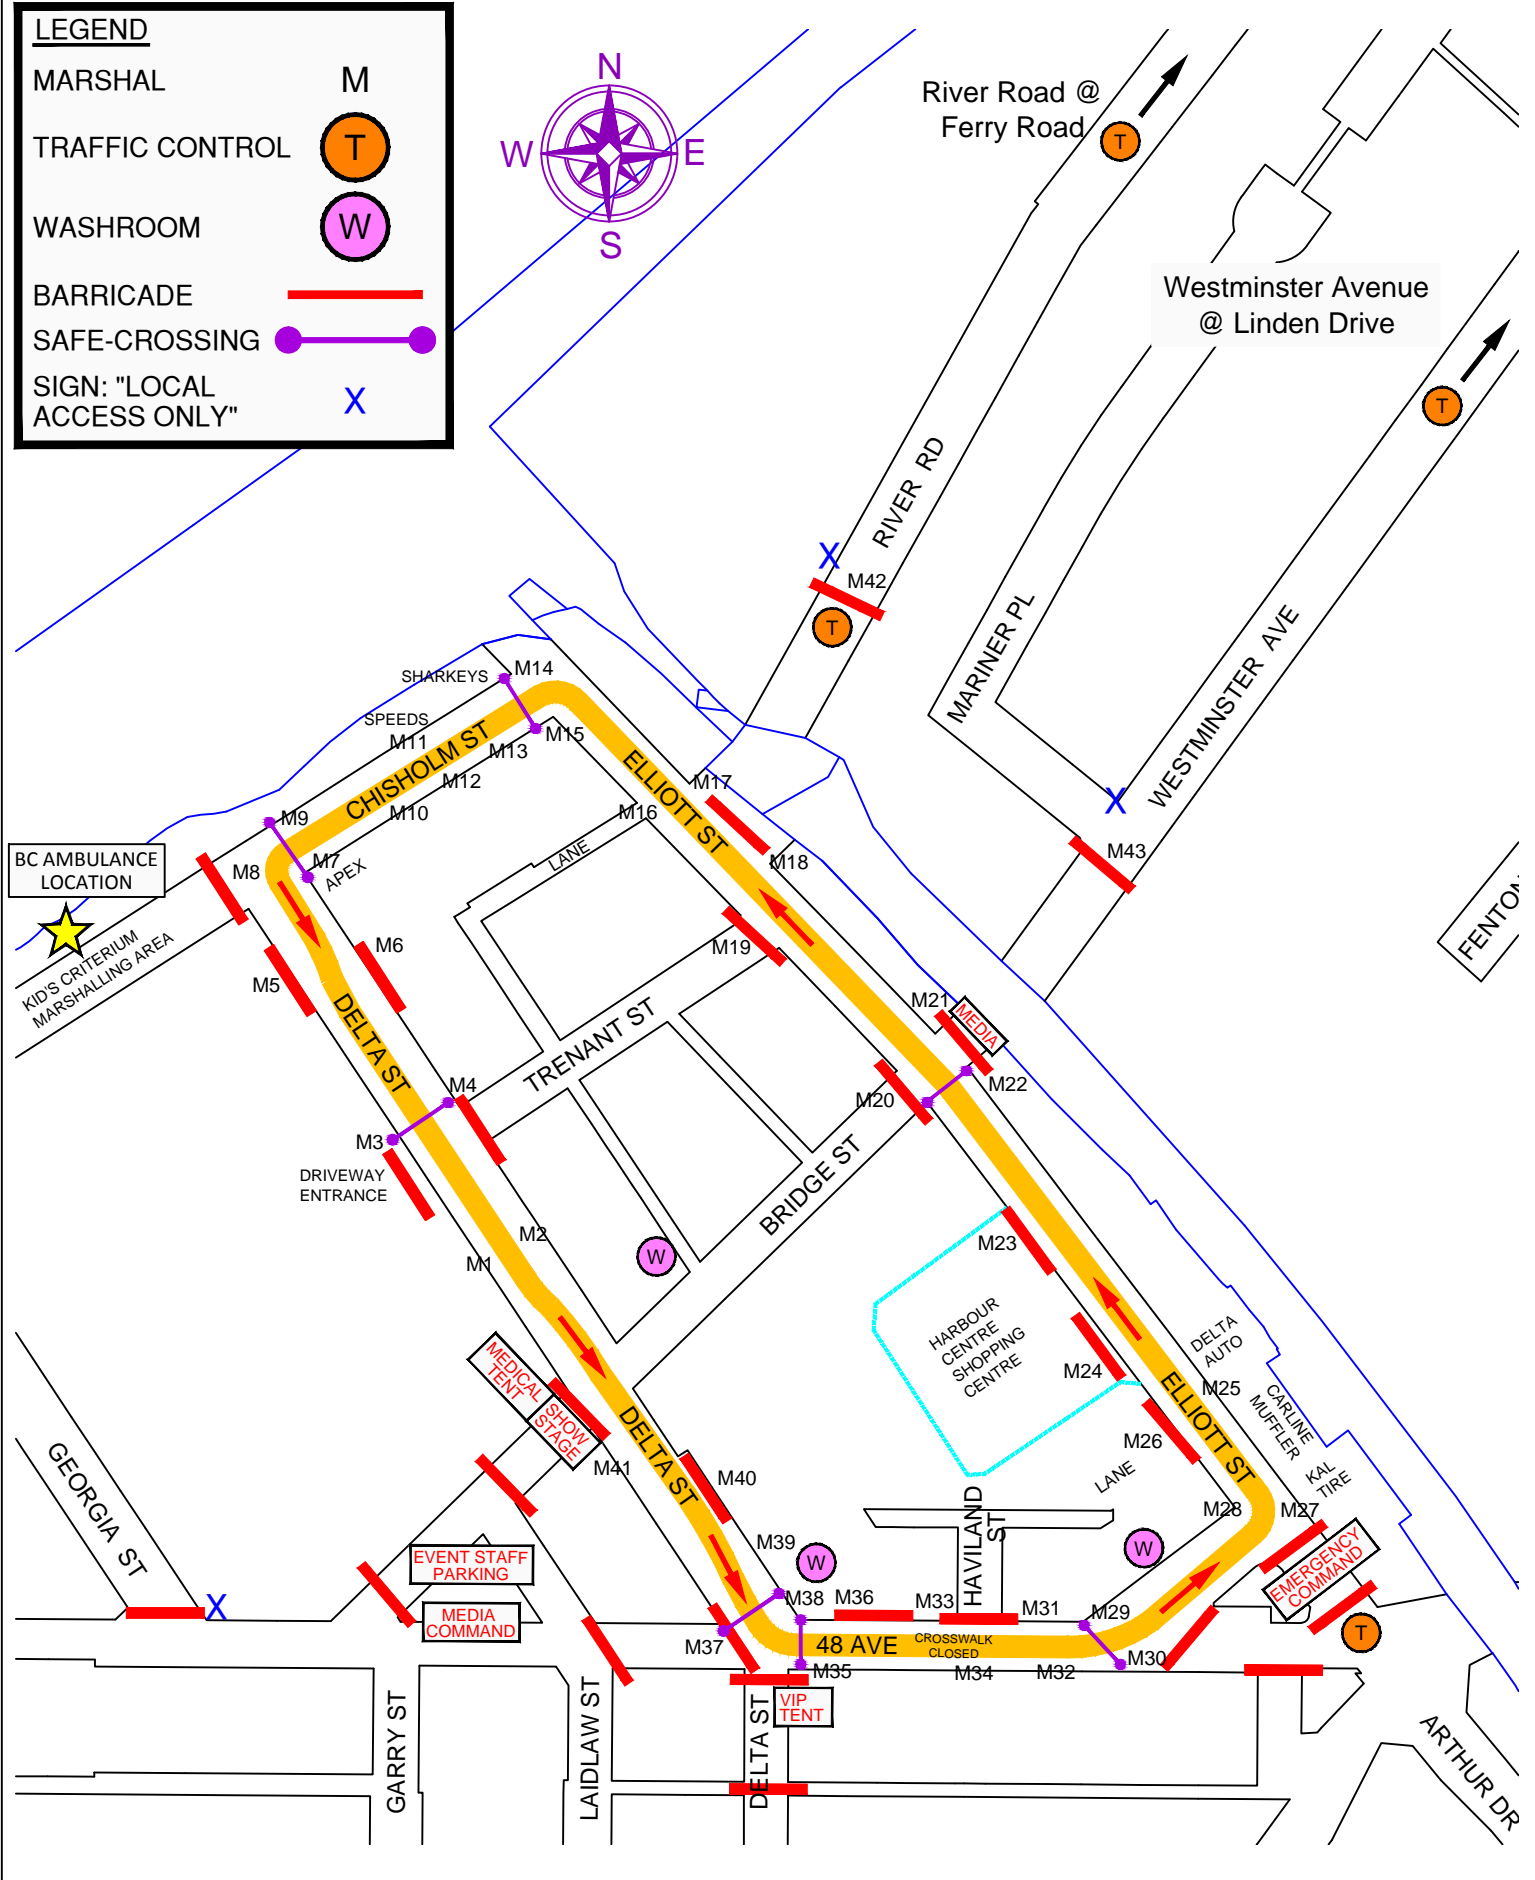

LEGEND

- MARSHAL M
- TRAFFIC CONTROL 
- WASHROOM 
- BARRICADE 
- SAFE-CROSSING 
- SIGN: "LOCAL ACCESS ONLY" 

TOUR ⁰⁷ de DELTA

Ladner Criterium

DATE: Jan. 2, 2019