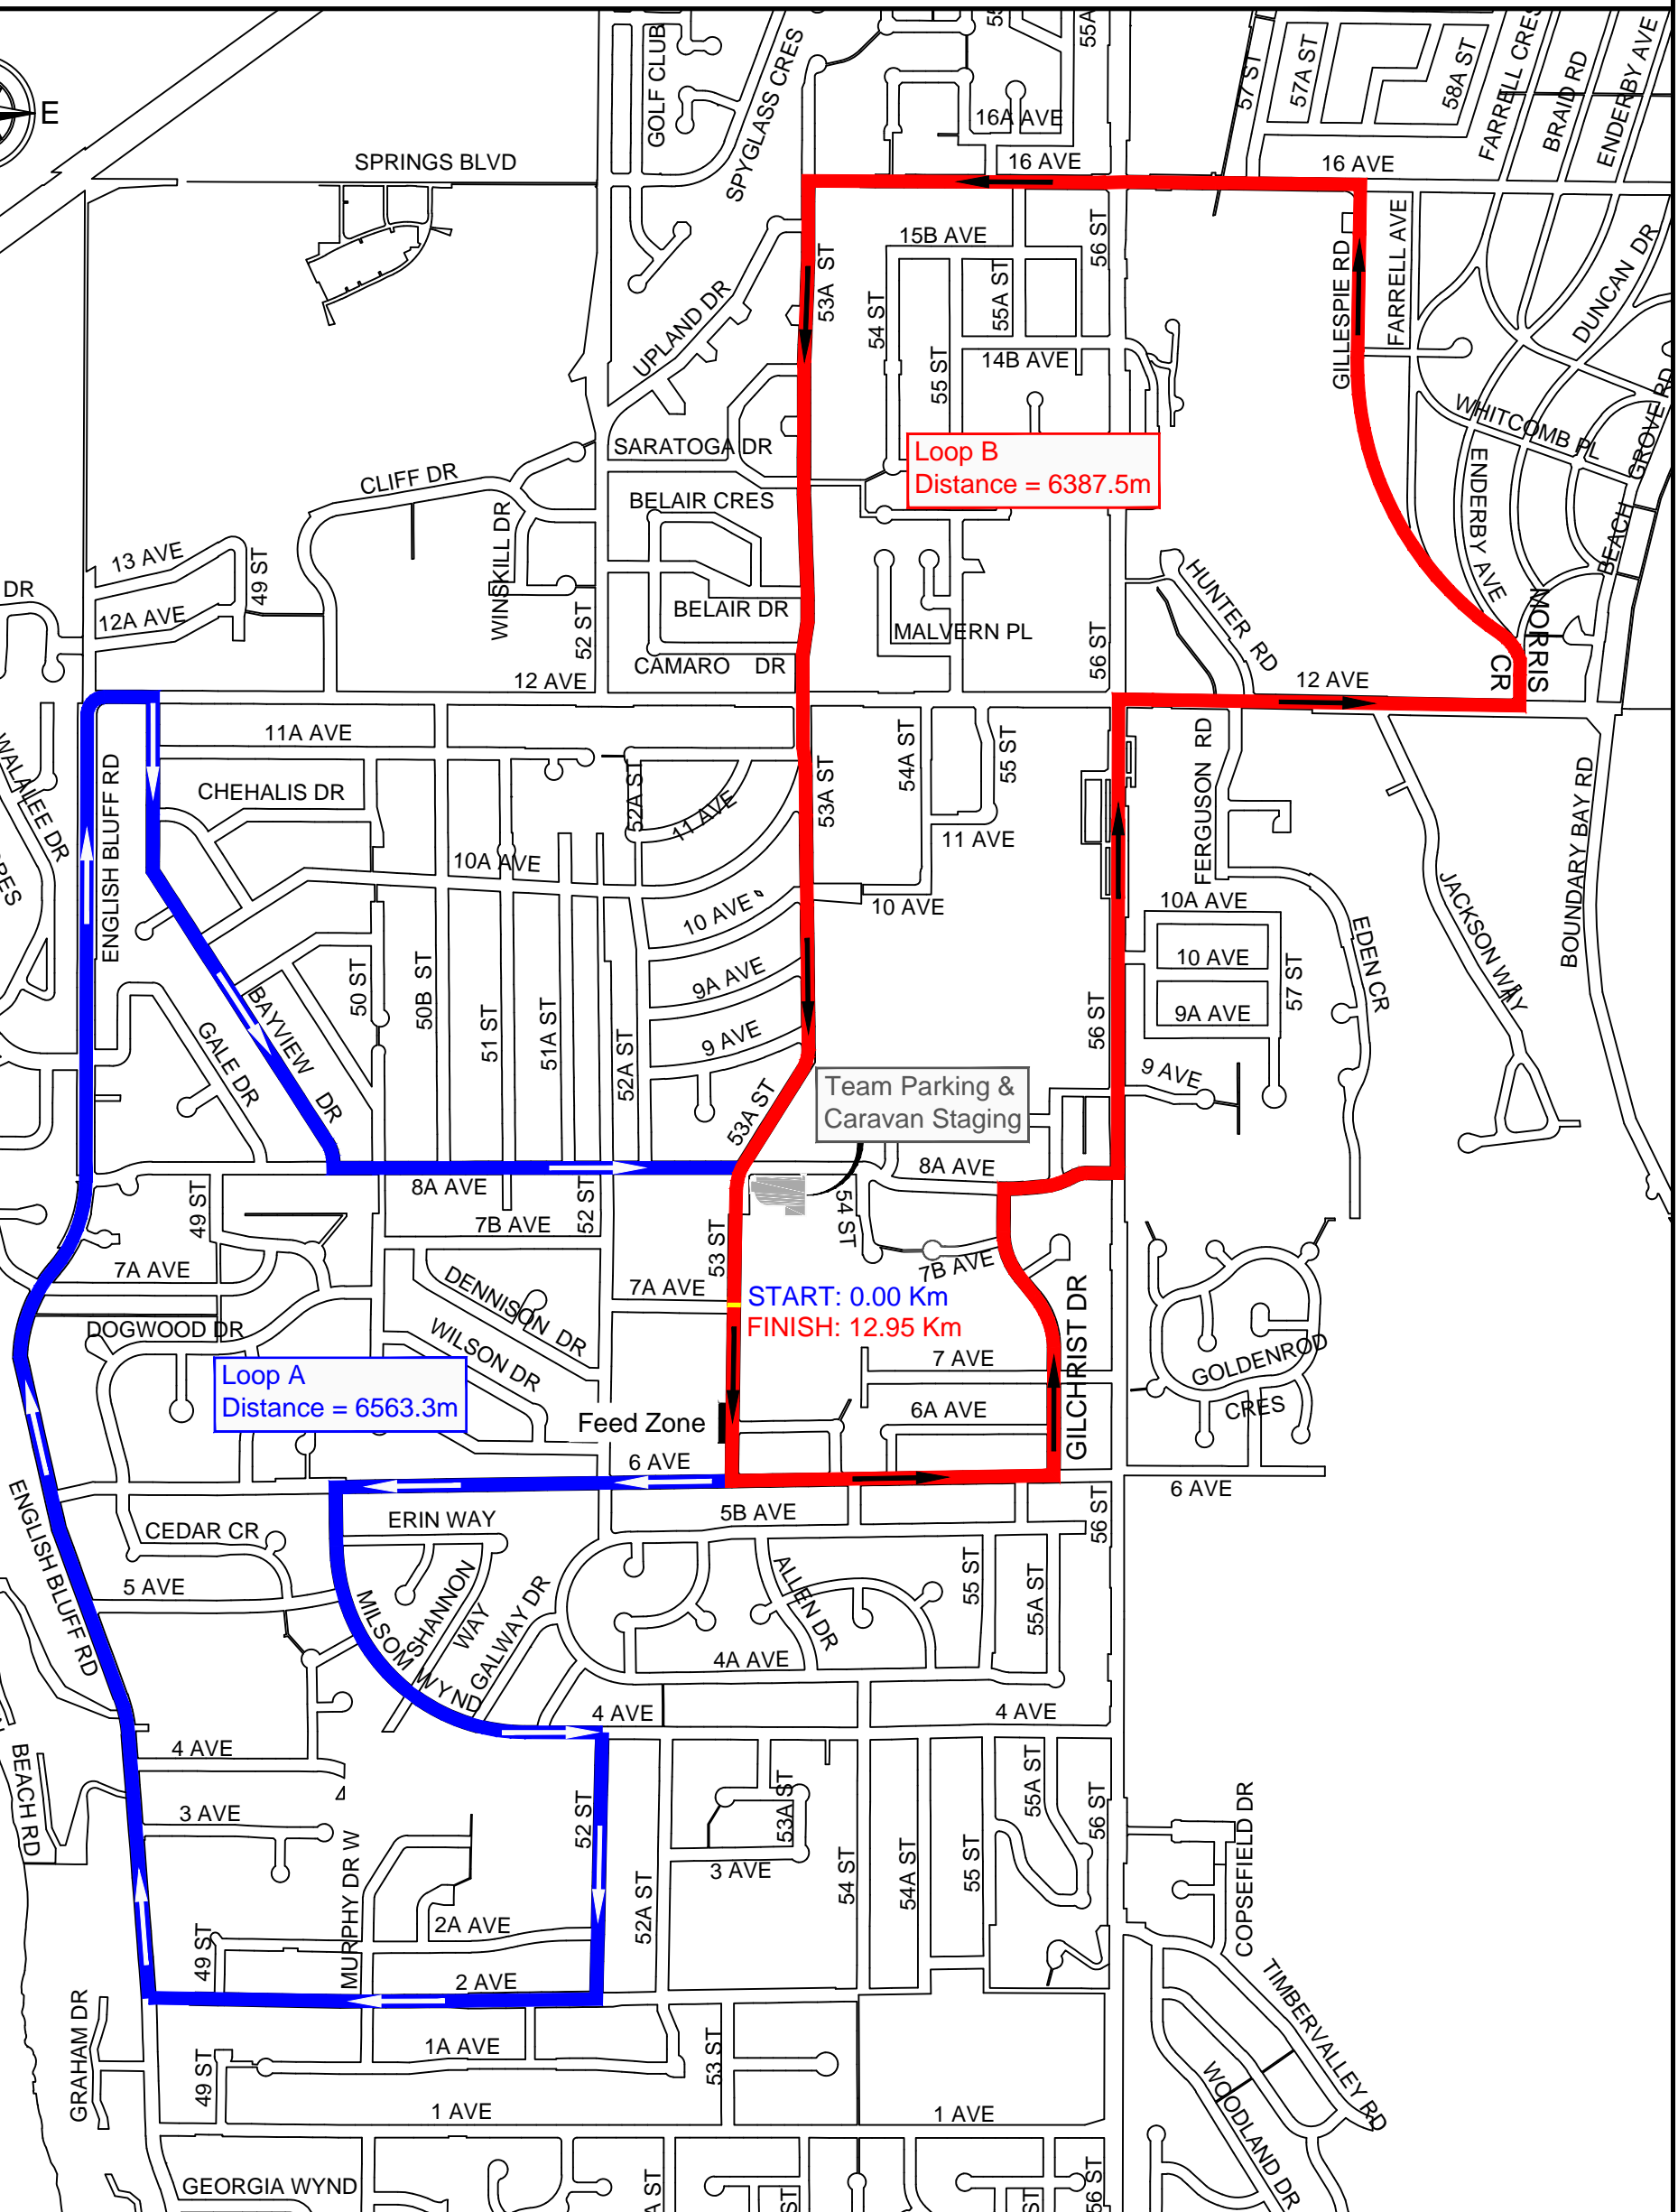

White Spot | DELTA ROAD RACE

UCI Road Race Overall Team Map

Loop A
Distance = 6563.3m

Loop B
Distance = 6387.5m

START: 0.00 Km
FINISH: 12.95 Km

Feed Zone

Team Parking & Caravan Staging