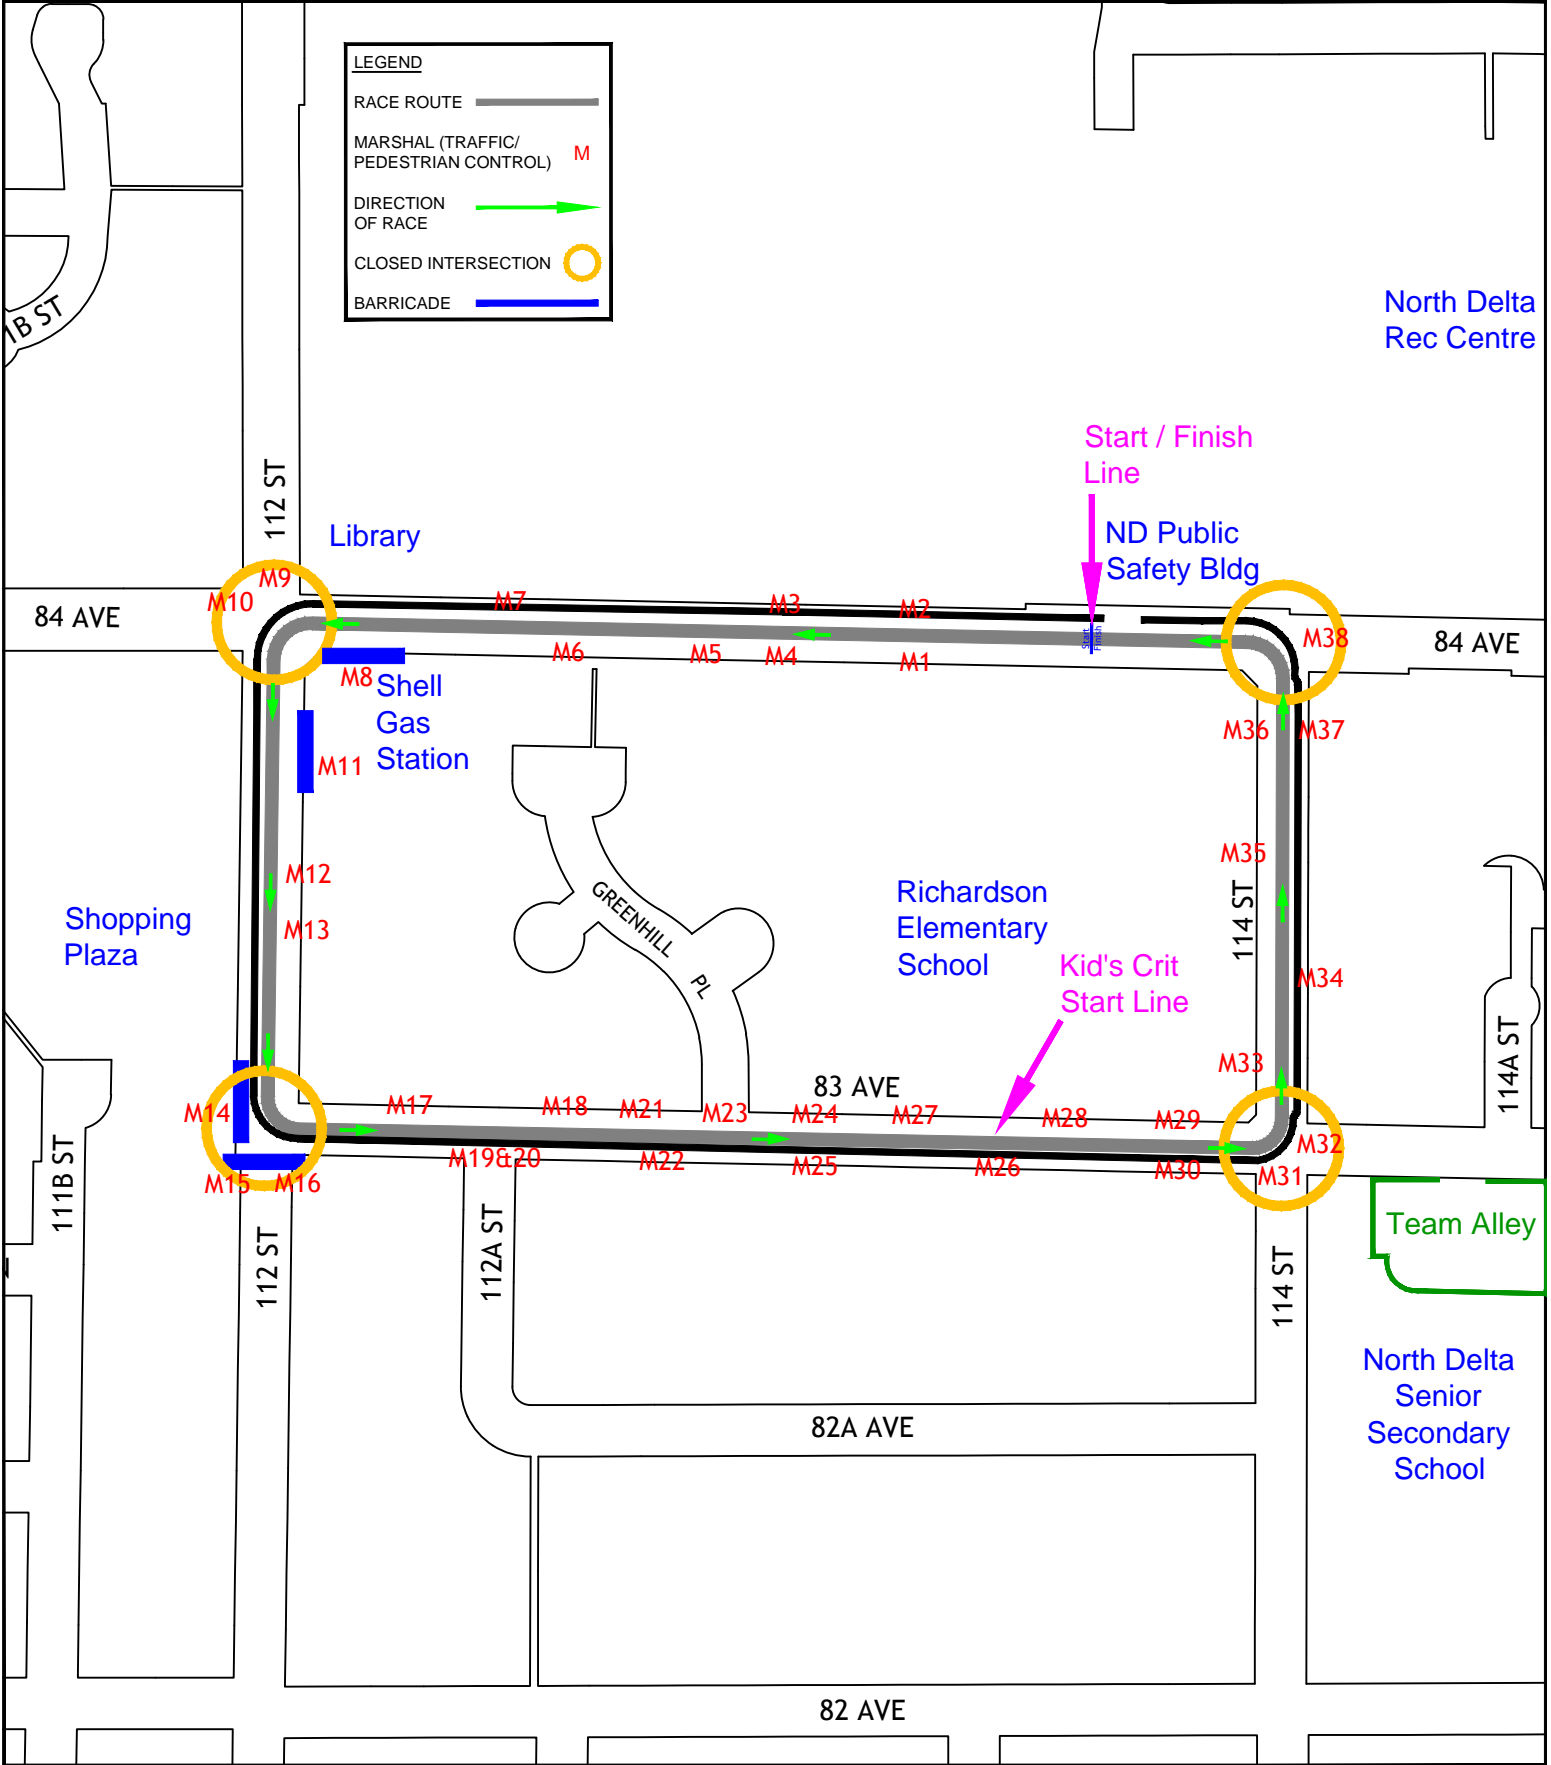

# NORTH DELTA - MK LANDS CRITERIUM ROUTE

**LEGEND**

- RACE ROUTE
- MARSHAL (TRAFFIC/PEDESTRIAN CONTROL)
- DIRECTION OF RACE
- CLOSED INTERSECTION
- BARRICADE

North Delta Rec Centre

Library

Start / Finish Line  
ND Public Safety Bldg

84 AVE

112 ST

M8 Shell Gas Station

84 AVE

Shopping Plaza

GREENHILL PL

Richardson Elementary School

Kid's Crit Start Line

111B ST

112 ST

112A ST

114 ST