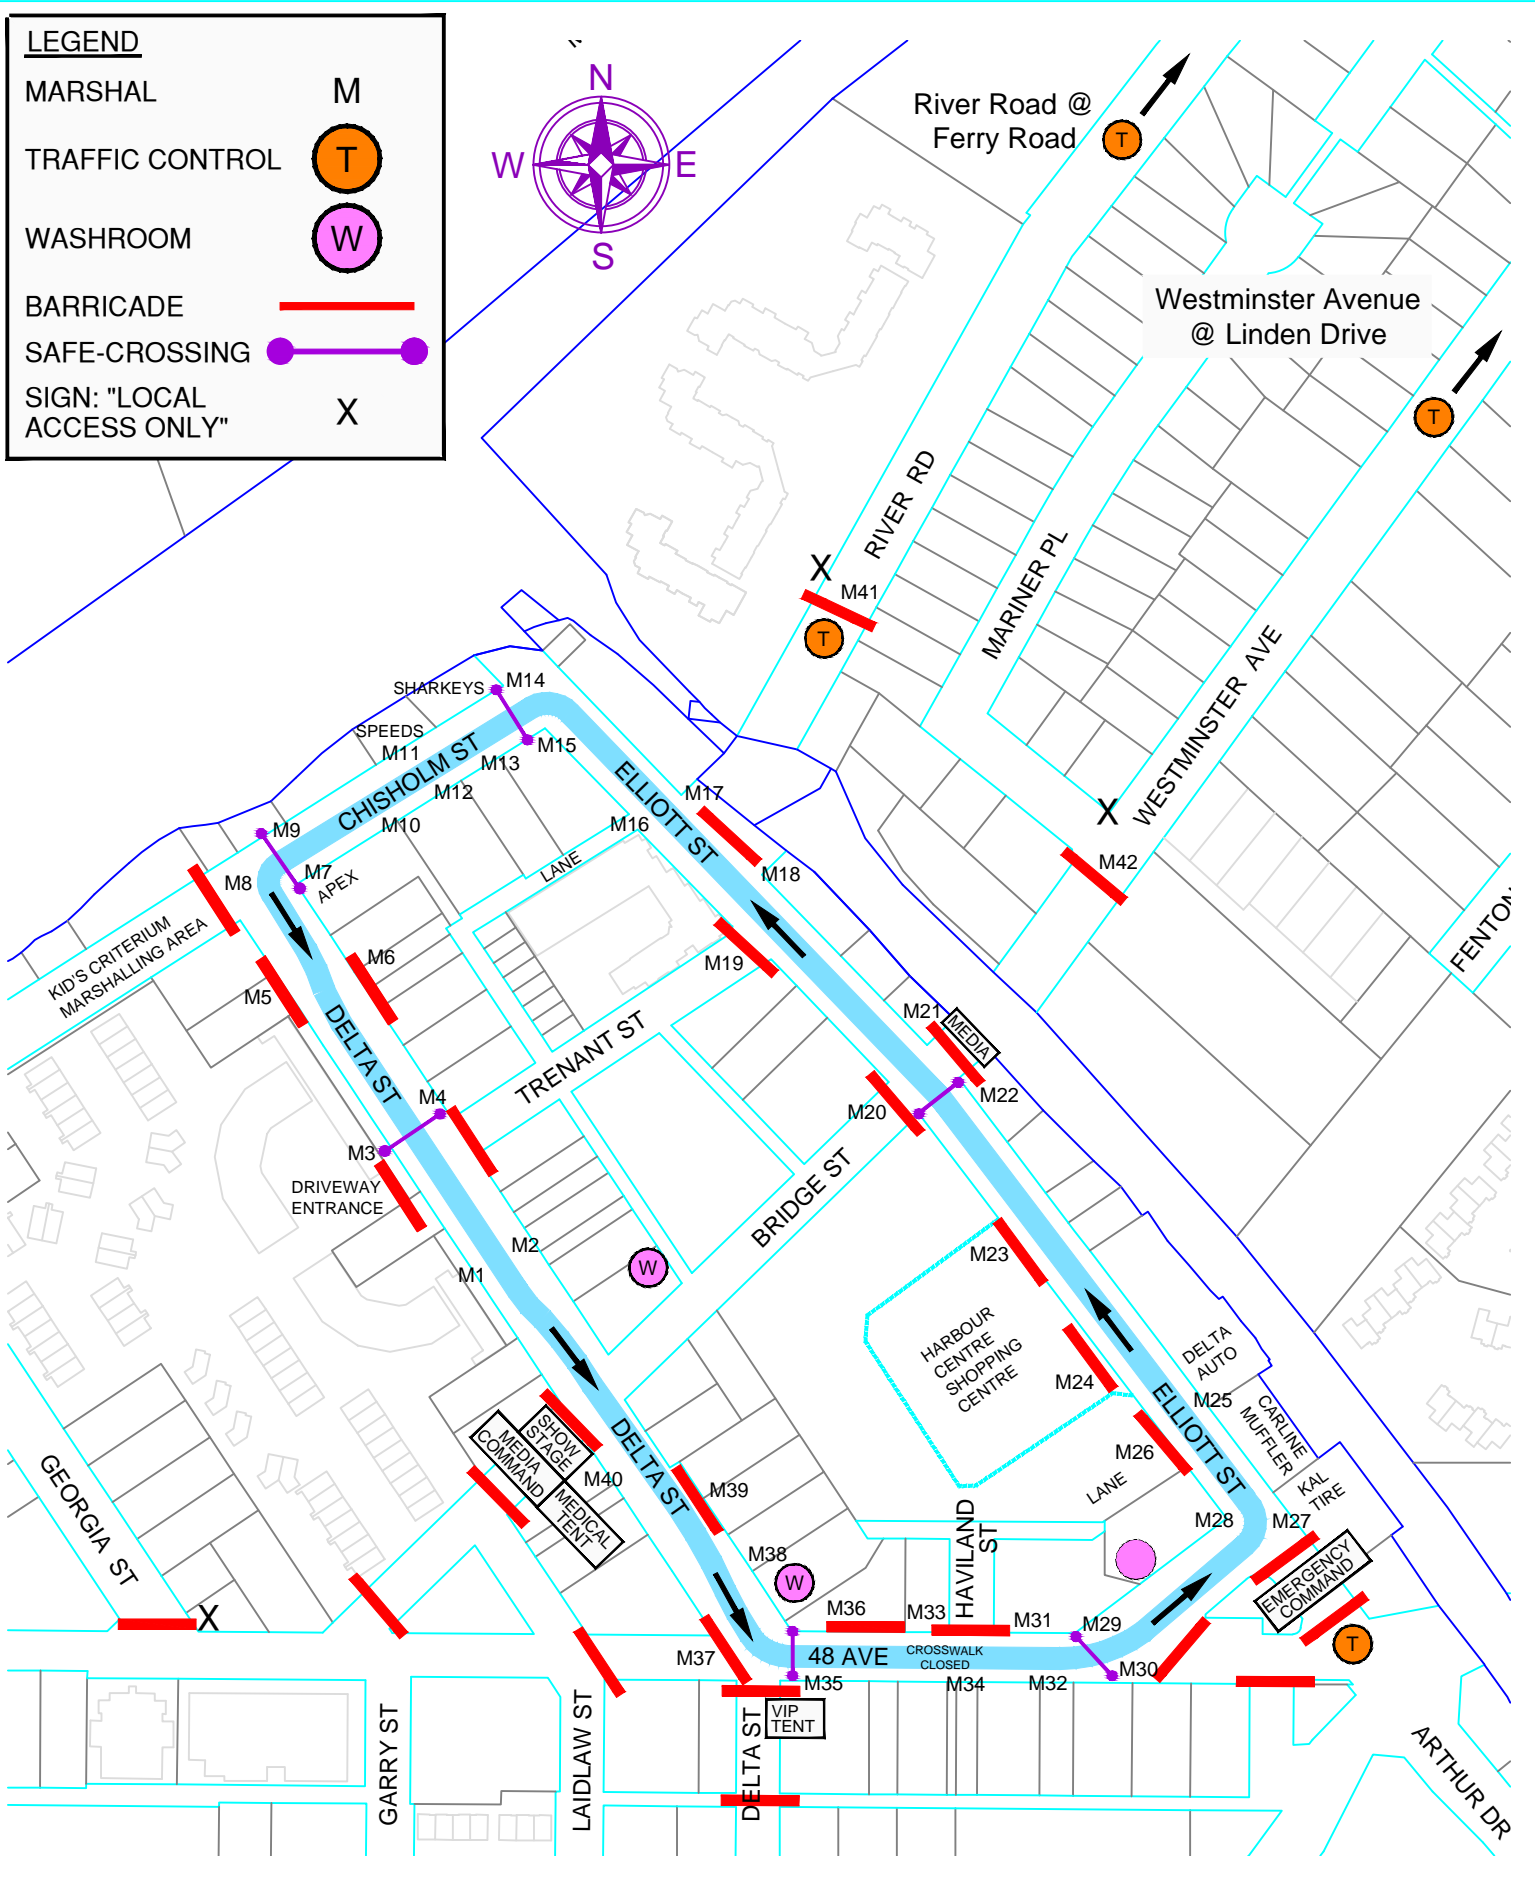

**LEGEND**

- MARSHAL M
- TRAFFIC CONTROL 
- WASHROOM 
- BARRICADE 
- SAFE-CROSSING 
- SIGN: "LOCAL ACCESS ONLY" X

# TOUR de DELTA CRITERIUM (LADNER TOWN CENTRE)

**CRITERIUM**  
DATE: 17-05-24